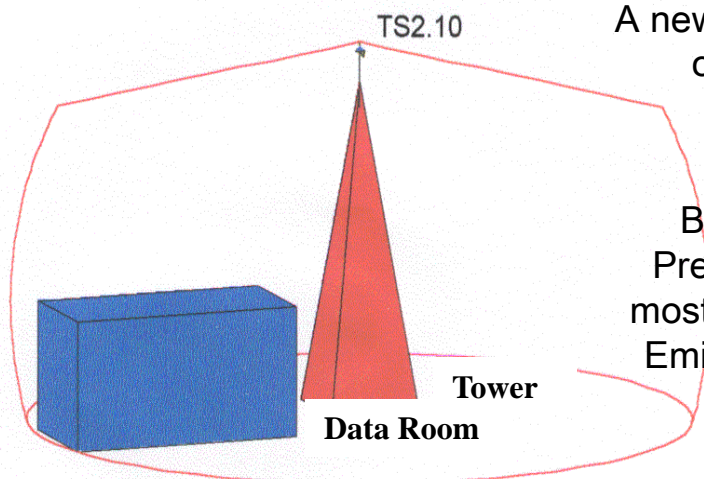

Prevelectron® 2

Early Streamer Emission lightning conductor

TS 2.10 Millenium

Dia 100 mm

H = 330 mm

Stainless Steel

Advantages

A new Prevelectron® dedicated to structures of smaller dimensions is now available among our existing range of E.S.E. lightning conductors.

Based on the latest development of the Prevelectron®2, the TS 2.10 combines the most recent technology of Early Streamer Emission lightning conductors with a very attractive price.

The new TS 2.10 allows the small structures (individual houses, telecom towers) to benefit from an efficient, adapted and economic protection system.